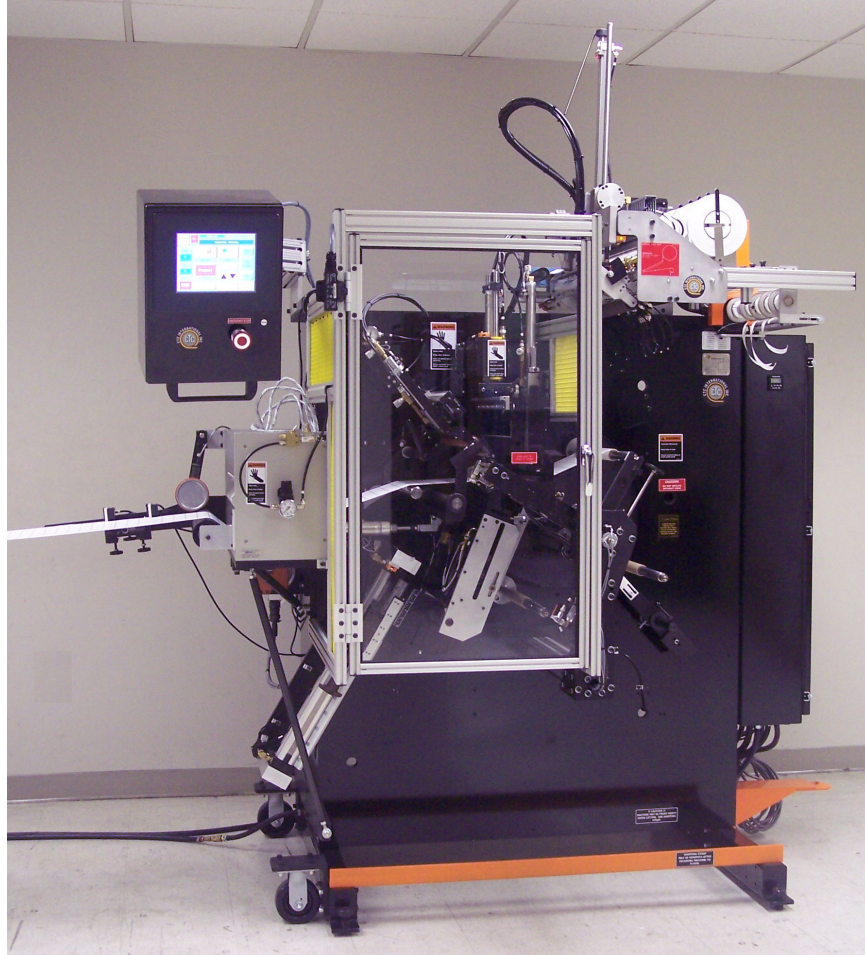

# Why use Glue on Turret Rewinders?

## 100% Glueless **AUTOMATIC** Turret Rewinder

### You Know What A Mess Glue Can Be On Turret Rewinders

The Good news is CTC's line of Glueless start turrets automatically start and tuck multiple web streams on the cores without using glue. Add one of our high speed tail labelers and you have a 100% Glueless solution to your high volume label rewinding needs.